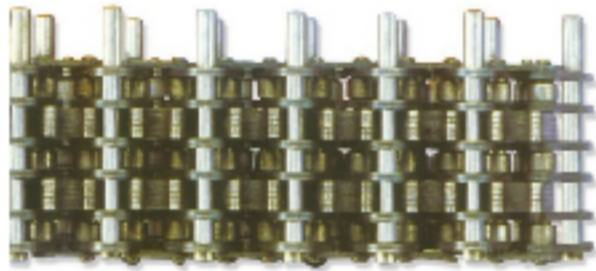

[Products >> Range of Spares for Gill Boxes](#)

[pdf-file](#)

SPARES FOR SCHLUMBERGER GILL BOX

Spares for Schlumberger Gill Box

QUALITY CHAINS AND SLIDES FOR SCHLUMBERGER GC CHAIN GILL BOX

- Dimensional Accuracy for perfect fitting of faller bars.
- High grade metallurgy for long life.

SPARES FOR SCHLUMBERGER RUBBING (FM 3/4/5/7) AND ROVING (BM 12/13/14)

Spares for Schlumberger Rubbing (FM 3/4/5/7) and Roving (BM 12/13/14)

SPARES FOR OTHER MAKES OF GILL BOX LIKE ST. ANDREA, MACKIE, WARNER & SWASEY